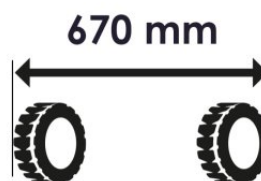

Price difference for 785 mm to 670 mm width reduction (external measurement)

A012.800===

Galvanized skip 180 L

A013.800===

Galvanized skip 250 L

A010.800===

Bottom skip reinforce

A012.710===