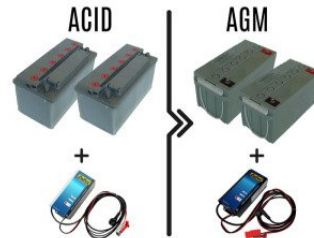

## Accessories

**DR007.001-2**

Upgrade to 4 wheels

**DB096.070**

Price difference for batteries AGM 50/70 Ah instead of ACID 72/96 Ah

**DR214.213-1**

Upgrade to turf wheels (2 wheels)

**A006.706**